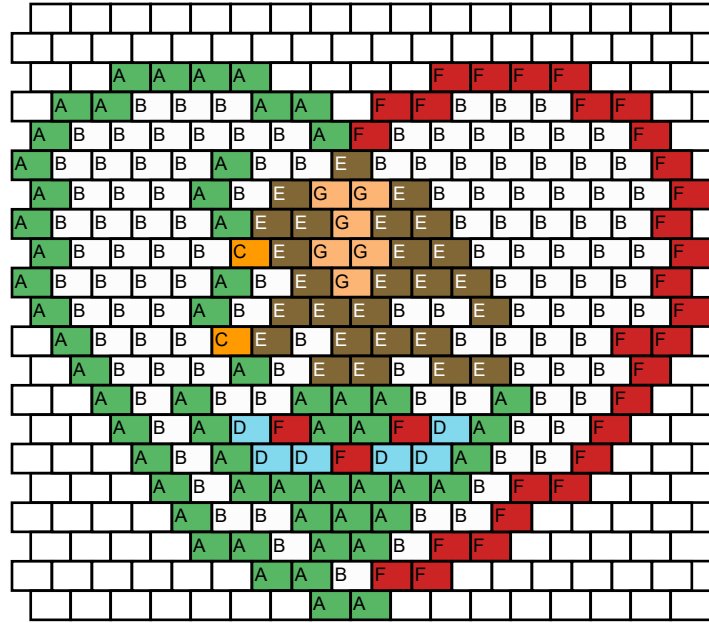

Bead Legend

 Chart #:A
DB-163
Opaque Green AB
Contar:57

 Chart #:B
DB-200
White
Contar:116

 Chart #:C
DB-752
Matte Opaque Orange
Contar:2

 Chart #:D
DB-755
Matte Opaque Turquoise Blue
Contar:6

 Chart #:E
DB-2267
Opaque Brown Picasso
Contar:26

 Chart #:F
DB-723
Opaque Red
Contar:32

 Chart #:G
DB-2157
Silver Lined Yellow Gold Duracoat
Contar:6

banderitacorazon

Bead Chart

Word Chart

Row 1 (L)
Row 2 (R)
Row 3 (L) (4)F, (4)Blank, (4)A
Row 4 (R) (2)A, (3)B, (2)A, (1)Blank, (2)F, (3)B, (2)F
Row 5 (L) (1)F, (6)B, (1)F, (1)A, (6)B, (1)A
Row 6 (R) (1)A, (4)B, (1)A, (2)B, (1)E, (7)B, (1)F
Row 7 (L) (1)F, (6)B, (1)E, (2)G, (1)E, (1)B, (1)A, (3)B, (1)A
Row 8 (R) (1)A, (4)B, (1)A, (2)E, (1)G, (2)E, (5)B, (1)F
Row 9 (L) (1)F, (5)B, (2)E, (2)G, (1)E, (1)C, (4)B, (1)A
Row 10 (R) (1)A, (4)B, (1)A, (1)B, (1)E, (1)G, (3)E, (4)B, (1)F
Row 11 (L) (1)F, (4)B, (1)E, (2)B, (3)E, (1)B, (1)A, (3)B, (1)A
Row 12 (R) (1)A, (3)B, (1)C, (1)E, (1)B, (3)E, (4)B, (2)F
Row 13 (L) (1)F, (3)B, (2)E, (1)B, (2)E, (1)B, (1)A, (3)B, (1)A
Row 14 (R) (1)A, (1)B, (1)A, (2)B, (3)A, (2)B, (1)A, (2)B, (1)F
Row 15 (L) (1)F, (2)B, (1)A, (1)D, (1)F, (2)A, (1)F, (1)D, (1)A, (1)B, (1)A
Row 16 (R) (1)A, (1)B, (1)A, (2)D, (1)F, (2)D, (1)A, (2)B, (1)F
Row 17 (L) (2)F, (1)B, (6)A, (1)B, (1)A
Row 18 (R) (1)A, (2)B, (3)A, (2)B, (1)F
Row 19 (L) (2)F, (1)B, (2)A, (1)B, (2)A
Row 20 (R) (2)A, (1)B, (2)F
Row 21 (L) (2)A